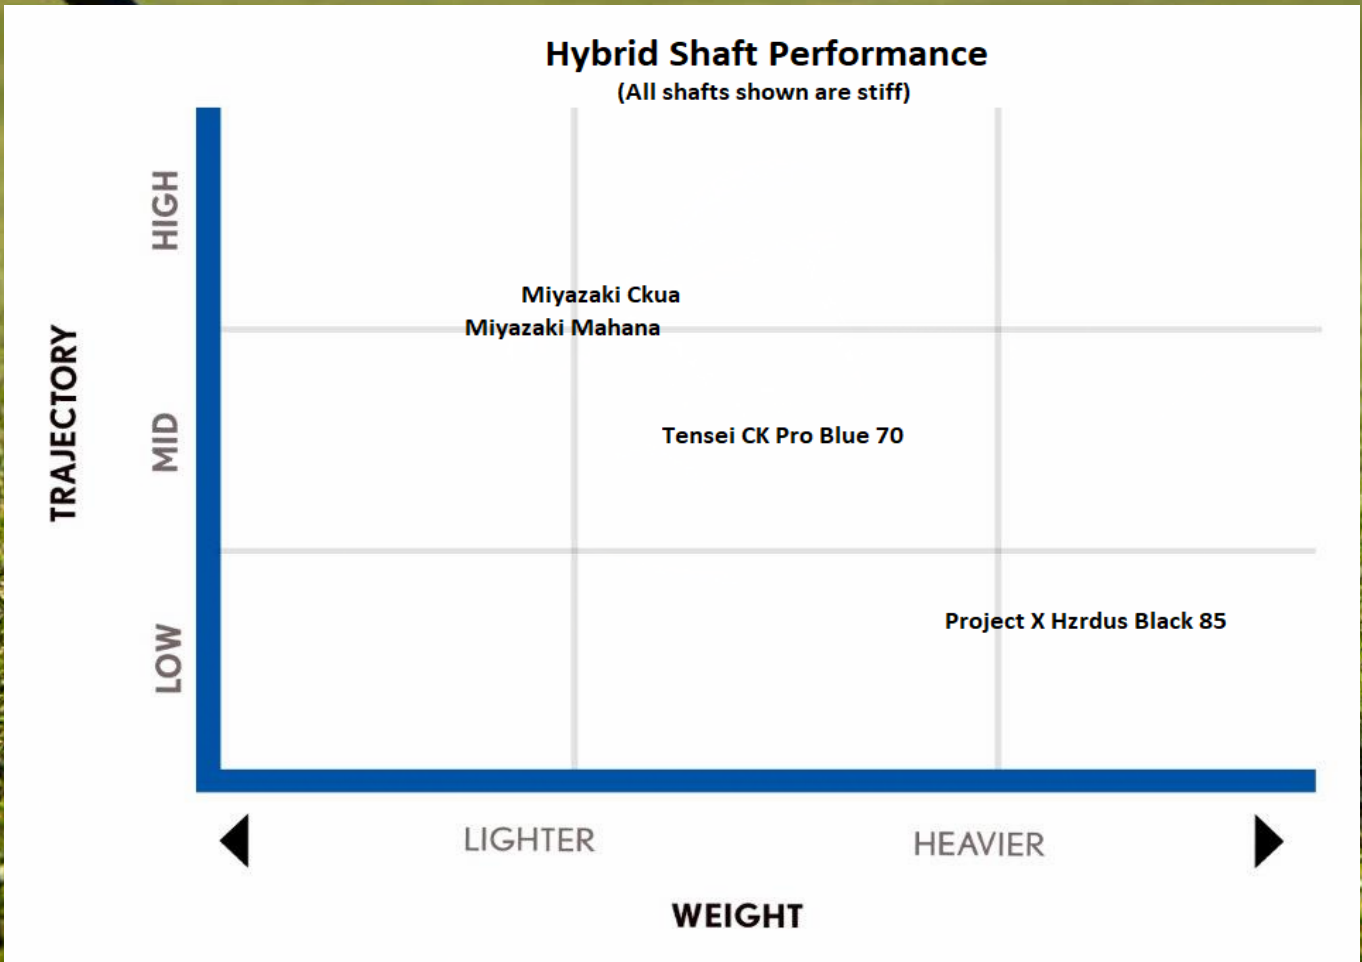

SHAFT PERFORMANCE